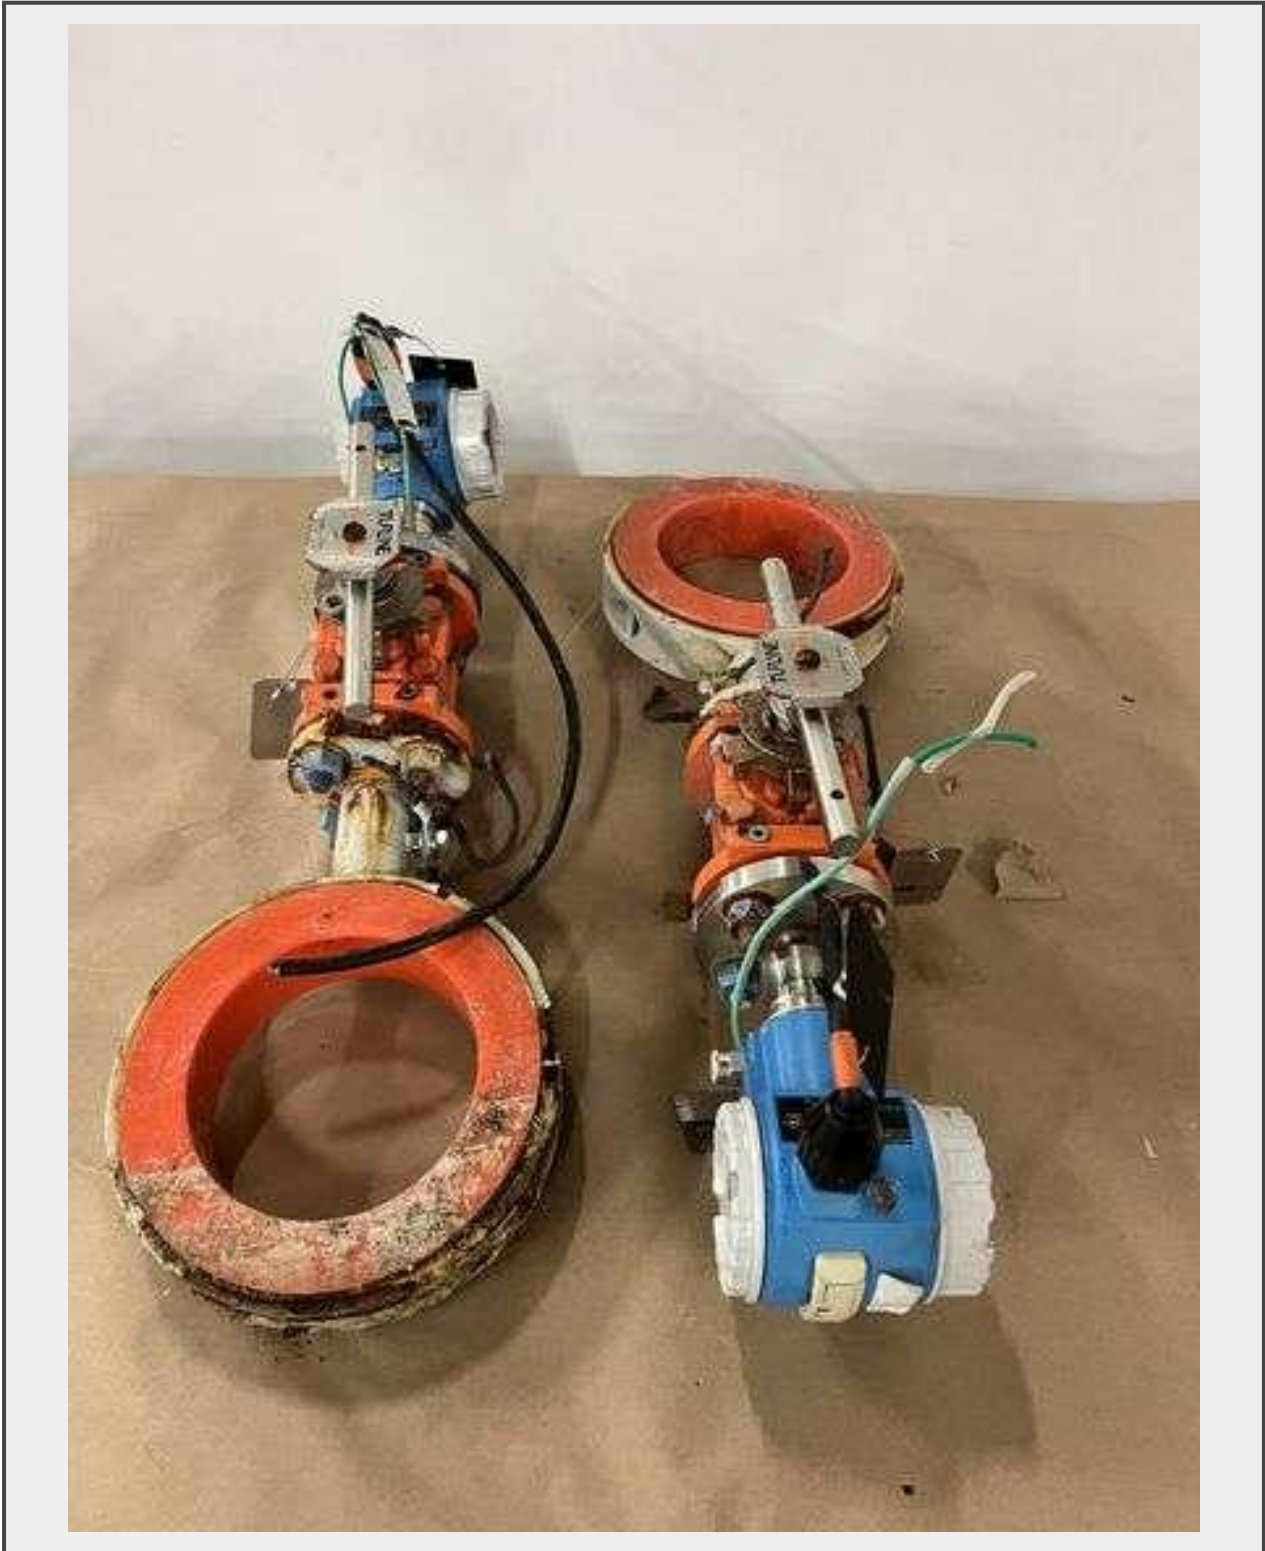

Sale Name: Auction #20922V - Valves, Pumps, Blowers and More

LOT 20922V265 - Lot of (2) Endress & Hauser Cerabar S Pressure Gauges w/Tufline 1" Valves

Description

(1) Model No. PMP75, Serial No. N508081509C w/Tufline 1" Valve Class-150, DI/PFA Body; (1) Model No. PMP75, Serial No. N508091509C w/Tufline 1" Valve Class-150, DI/PFA Body; Tag: 245851 | Location: 1-Shelf